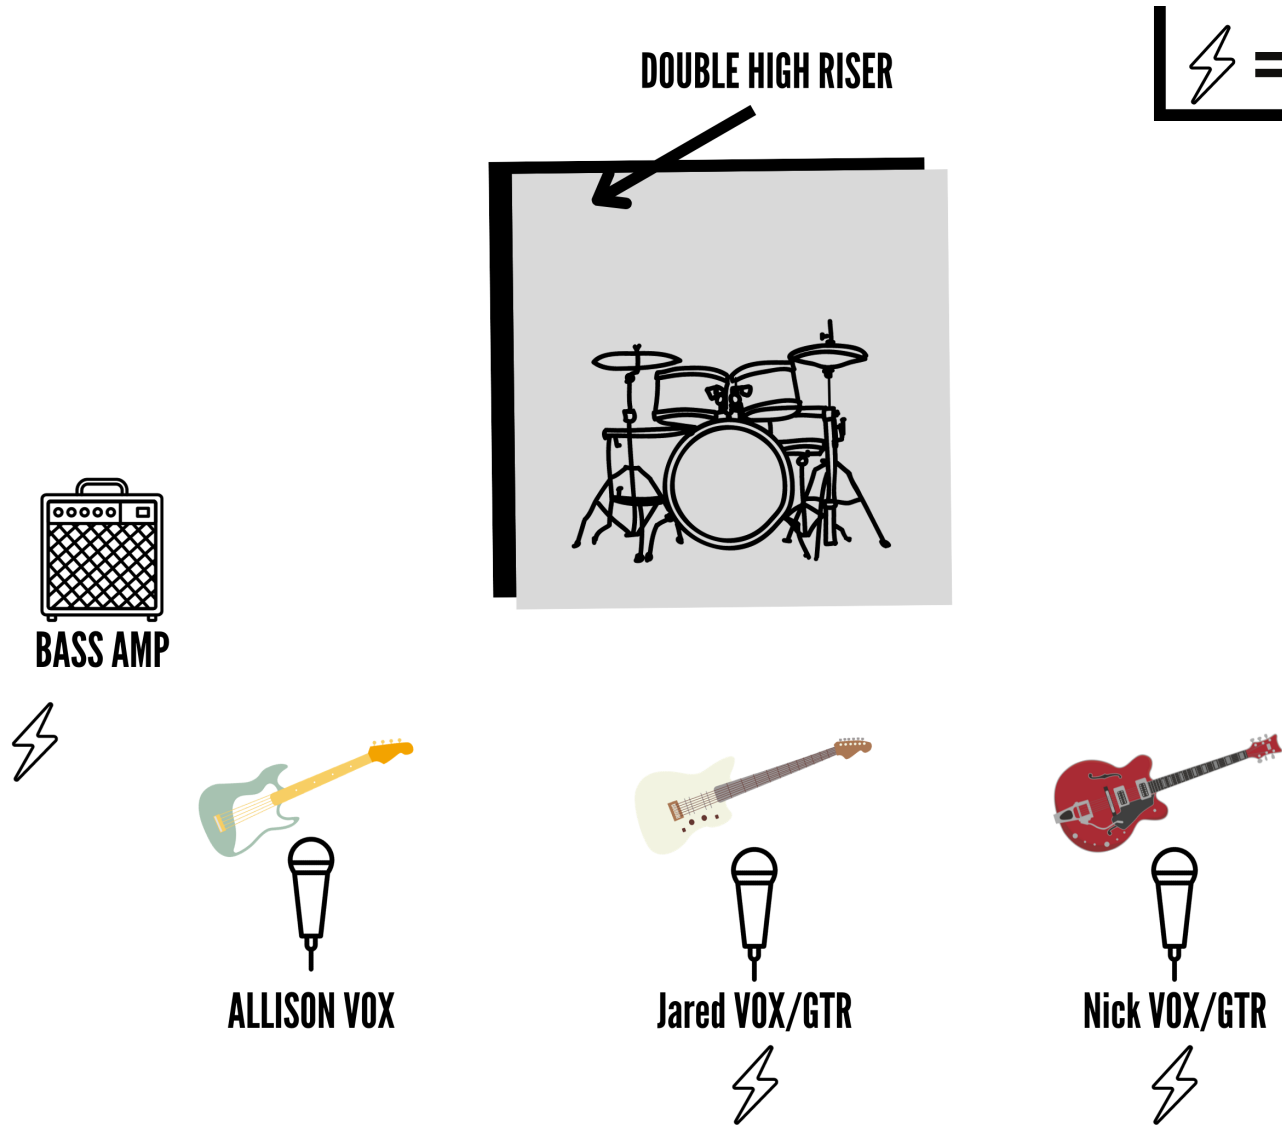

All Backline, iPad controlled mixing console, three (3) Super55 microphones for front lead

Not Fade Away

Tech

Band travels with limited power supply boxes so please have some ready.

Band mixes own IEMs

Channel	Instrument	MIC/DI
1	KICK	Mic
2	SNARE	Mic
3	OH LEFT	Mic
4	OH RIGHT	Mic
5	BASS AMP	XLR Direct from Bass Amp
6	JARED GTR	XLR Direct from Sans Amp
7	NICK GTR	XLR from DI from Sans Amp
8 (Sometimes optional)	ALLISON VOX	Super 55 (Provided)
9	JARED VOX	Super 55 (Provided)
10	NICK VOX	Super 55 (Provided)
11	Tracks	DI into Console from Computer
12	Click (DIALED DOWN IN HOUSE)	DI into Console from Computer
13	X	
14	X	
15	X	
16	X	
17	X	
18	X	
L-R Main Outs	Main FOH Mix	Dbx DriveRack PX -> FOH
Aux 1	Drum IEM	XLR Out
Aux 2	JARED IEM	XLR Out
Aux 3	NICK IEM	XLR Out
Aux 4	ALLISON IEM	XLR Out

COMPUTER FOR TRACKS WILL ALSO RUN HDMI OUT TO SCREEN BACKDROP